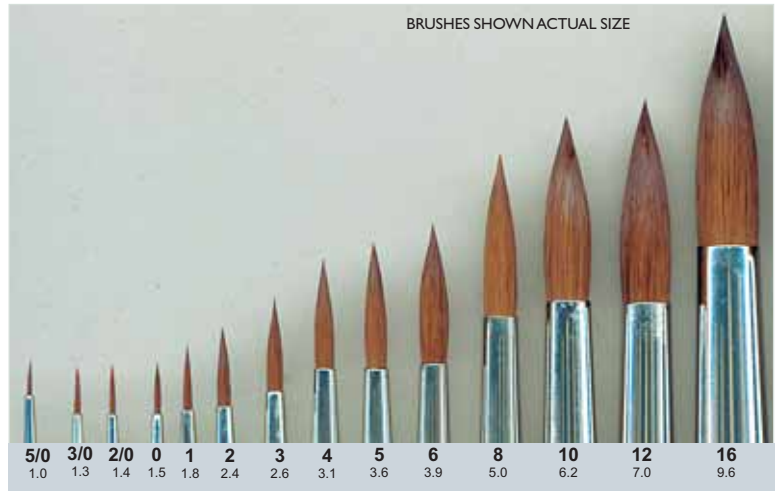

Diameter mm Ø	0.6	0.6	0.6	1.1	1.5	2.1	2.8	3.6	4.3	5.7	7.1	8.3	9.8	12.2
Hair Length mm ->	4mm	6mm	7mm	8mm	11mm	14mm	17mm	20mm	22mm	25mm	28mm	32mm	35mm	38mm
code B1205	5/0	3/0	2/0	0	1	2	4	6	8	10	12	14	16	18
List Price	£5.73	£5.79	£5.89	£6.13	£6.81	£7.72	£11.01	£13.62	£18.59	£31.78	£45.76	£69.73	£114.57	£160.68
Our Price	3.15	3.20	3.25	3.35	3.75	4.25	6.05	7.45	10.15	17.35	25.00	38.05	62.50	87.65

Jackson's

RED SABLE - Series 910

- * Incredible Value
- * Finest Red Sable
- * Guaranteed Fine Point
- * Seamless Ferrules

Series 910 is made with pure Red Sable hair. An exceptional brush with all you would expect from a high quality sable brush. Created with good holding capacity and fine point the 910 represents incredible value for money. Varnished cherry red handle and seamless nickel plated ferrules.

Our best selling sable!

TO ORDER: QUOTE PRODUCT CODE FOLLOWED BY SIZE NUMBER.
 e.g: BRS910 - 2
 (for a Series 910 Size 2)

BRUSHES SHOWN ACTUAL SIZE

No. Ømm	5/0	3/0	2/0	0	1	2	3	4	5	6	8	10	12	14	16
	1.0	1.3	1.4	1.5	1.8	2.4	2.6	3.1	3.6	3.9	5.0	6.2	7.0		9.6