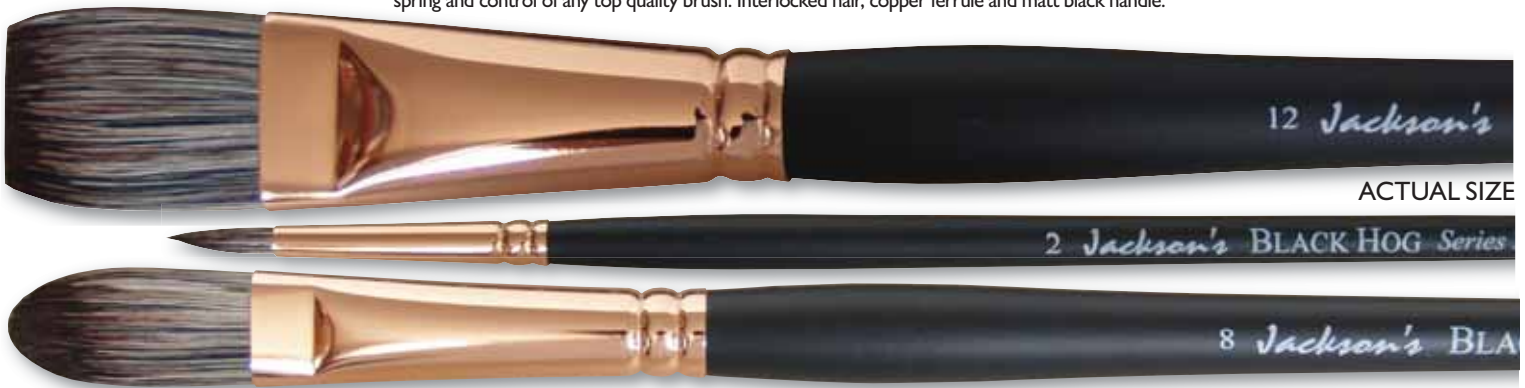

Jackson's

BLACK HOG - Series 333, 334, 335

Very popular! Black Bristle hog brushes are truly beautiful. Similar in look to the Black Sable but with slightly stiffer hair and considerably less expensive. These natural hair brushes have the softness, touch, spring and control of any top quality brush. Interlocked hair, copper ferrule and matt black handle.

most often used with
 ● Oil Colour
 ● Acrylic Colour
 ● Water Colour

Special Offer: Buy any one Black Hog Brush at 1/2 Jackson's Price. Strictly one per order. Sorry not available online.

ROUND		Series 333		
Diameter mm		3.5mm	5.5mm	7mm
Code B333		2	4	6
List Price		£5.20	£6.60	£8.35
Our Price		3.15	4.00	5.05
		9mm	12mm	
		8	10	12
		£10.10	£13.20	£16.00
		6.05	7.95	9.60

Jackson's

AKOYA - Series 363, 364, 365

Very popular! Black Bristle hog brushes are truly beautiful. Similar in look to the Black Sable but with slightly stiffer hair and considerably less expensive. These natural hair brushes have the softness, touch, spring and control of any top quality brush. Interlocked hair, copper ferrule and matt black handle.

most often used with
 ● Oil Colour
 ● Acrylic Colour
 ● Water Colour

Special Offer: Buy any one Black Hog Brush at 1/2 Jackson's Price. Strictly one per order. Sorry not available online.

ROUND		Series 363		
Diameter mm		3.5mm	5.5mm	7mm
Code B363		2	4	6
List Price		£5.45	£7.35	£9.85
Our Price		3.30	4.40	5.90
		9mm	12mm	
		8	10	12
		£13.60	£17.30	£21.40
		8.15	10.40	12.85