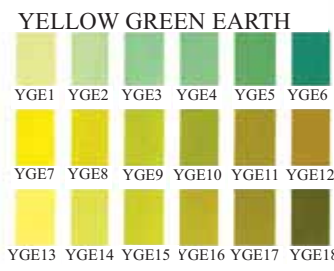

Manufacturers colour chart available on request.