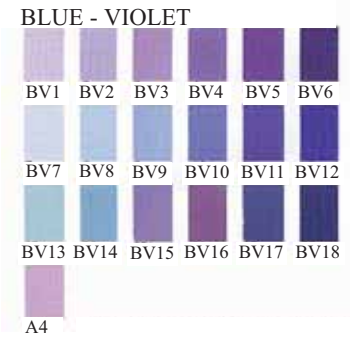

Manufacturers colour chart available on request.