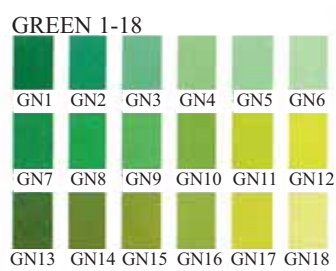

**NEW SETS**

**16 1/2 half stick Sets** List Price: £15.40 **£12**  
**30 1/2stick** List Price: £32.90 **£26.80**  
**63 1/2 stick Sets** List Price: £65.80 **£52**

UNISON COLOURS ARE NOW AVAILABLE IN SINGLES OF THE FOLLOWING SETS-  
 DARK JEWEL (DK), SPECIAL COLLECTION (SC), LIGHT (LT) & ORANGE (OR) ALL 1-18.  
 EG. CODE TU-DK1 (DARK 1)  
 PLEASE NOTE SPECIAL COLLECTION SINGLES £1.95  
 ALL OTHERS £1.65

## Single Pastels

Order Code	List Price	Our Price
TU -	£2.10	<b>1.65</b>

## Unison Sets

Order Code	Description	List Price	Our Price
TU18L	18 Landscape	£32.90	<b>26.00</b>
TU18P	18 Portrait	£32.90	<b>26.00</b>
TU18S	18 Starter	£32.90	<b>26.00</b>
TU18D	18 Dark Jewel	£32.90	<b>26.00</b>
TU36L	36 Landscape	£65.80	<b>52.00</b>
TU36P	36 Portrait	£65.80	<b>52.00</b>
TU36S	36 Starter	£65.80	<b>52.00</b>
TU72L	72 Landscape	£129.25	<b>97.50</b>
TU72P	72 Portrait	£129.25	<b>97.00</b>
TU72S	72 Starter	£129.25	<b>97.00</b>
TU6T	6 Turquoise	£11.28	<b>10.00</b>
TU18SP	18 Special	£38.78	<b>31.00</b>
TU18LT	18 Light	£32.90	<b>26.00</b>
TU8HC	8 Heavenly	£15.04	<b>12.90</b>
TUFULL	Full Set (396)	£676.80	<b>510.00</b>
TU8HC	NEW Natural Earth	£32.90	<b>26.00</b>

**Special Collection £31.00** **Dark Set £26.00** **36 Sets £52.00** Landscape shown  
**72 Sets £97.50** Landscape shown

Manufacturers colour chart available on request.