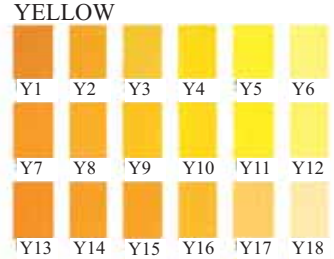

**NEW SETS**

**16 1/2 half stick Sets** List Price: £15.40 **£12**  
**30 1/2stick** List Price: £32.90 **£26.80**  
**63 1/2 stick Sets** List Price: £65.80 **£52**

UNISON COLOURS ARE NOW AVAILABLE IN SINGLES OF THE FOLLOWING SETS-  
 DARK JEWEL (DK), SPECIAL COLLECTION (SC), LIGHT (LT) & ORANGE (OR) ALL 1-18.  
 EG. CODE TU-DK1 (DARK 1)  
 PLEASE NOTE SPECIAL COLLECTION SINGLES £1.95  
 ALL OTHERS £1.65

## Single Pastels

Order Code	List Price	Our Price
TU -	£2.10	<b>1.65</b>

## Unison Sets

Order Code	Description	List Price	Our Price
TU18L	18 Landscape	£32.90	<b>26.00</b>
TU18P	18 Portrait	£32.90	<b>26.00</b>
TU18S	18 Starter	£32.90	<b>26.00</b>
TU18D	18 Dark Jewel	£32.90	<b>26.00</b>
TU36L	36 Landscape	£65.80	<b>52.00</b>
TU36P	36 Portrait	£65.80	<b>52.00</b>
TU36S	36 Starter	£65.80	<b>52.00</b>
TU72L	72 Landscape	£129.25	<b>97.50</b>
TU72P	72 Portrait	£129.25	<b>97.00</b>
TU72S	72 Starter	£129.25	<b>97.00</b>
TU6T	6 Turquoise	£11.28	<b>10.00</b>
TU18SP	18 Special	£38.78	<b>31.00</b>
TU18LT	18 Light	£32.90	<b>26.00</b>
TU8HC	8 Heavenly	£15.04	<b>12.90</b>
TUFULL	Full Set (396)	£676.80	<b>510.00</b>
TU8HC	NEW Natural Earth	£32.90	<b>26.00</b>

**Special Collection £31.00** **Dark Set £26.00** **36 Sets £52.00** Landscape shown  
**72 Sets £97.50** Landscape shown

Manufacturers colour chart available on request.