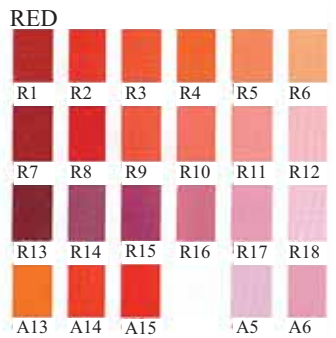

**NEW SETS**

**16 1/2 half stick Sets** List Price: £15.40 **£12**  
**30 1/2stick** List Price: £32.90 **£26.80**  
**63 1/2 stick Sets** List Price: £65.80 **£52**

UNISON COLOURS ARE NOW AVAILABLE IN SINGLES OF THE FOLLOWING SETS-  
 DARK JEWEL (DK), SPECIAL COLLECTION (SC), LIGHT (LT) & ORANGE (OR) ALL 1-18.  
 EG. CODE TU-DK1 (DARK 1)  
 PLEASE NOTE SPECIAL COLLECTION SINGLES £1.95  
 ALL OTHERS £1.65

## Single Pastels

Order Code	List Price	Our Price
TU -	£2.10	<b>1.65</b>

## Unison Sets

Order Code	Description	List Price	Our Price
TU18L	18 Landscape	£32.90	<b>26.00</b>
TU18P	18 Portrait	£32.90	<b>26.00</b>
TU18S	18 Starter	£32.90	<b>26.00</b>
TU18D	18 Dark Jewel	£32.90	<b>26.00</b>
TU36L	36 Landscape	£65.80	<b>52.00</b>
TU36P	36 Portrait	£65.80	<b>52.00</b>
TU36S	36 Starter	£65.80	<b>52.00</b>
TU72L	72 Landscape	£129.25	<b>97.50</b>
TU72P	72 Portrait	£129.25	<b>97.00</b>
TU72S	72 Starter	£129.25	<b>97.00</b>
TU6T	6 Turquoise	£11.28	<b>10.00</b>
TU18SP	18 Special	£38.78	<b>31.00</b>
TU18LT	18 Light	£32.90	<b>26.00</b>
TU8HC	8 Heavenly	£15.04	<b>12.90</b>
TUFULL	Full Set (396)	£676.80	<b>510.00</b>
TU8HC	NEW Natural Earth	£32.90	<b>26.00</b>

**Special Collection £31.00** **Dark Set £26.00** **36 Sets £52.00** Landscape shown  
**72 Sets £97.50** Landscape shown

Manufacturers colour chart available on request.