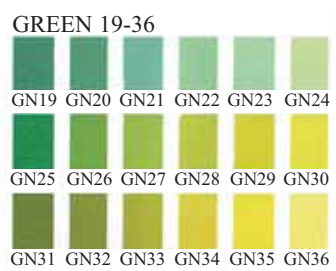

**NEW SETS**

**16 1/2 half stick Sets** List Price: £15.40 **£12**  
**30 1/2stick** List Price: £32.90 **£26.80**  
**63 1/2 stick Sets** List Price: £65.80 **£52**

UNISON COLOURS ARE NOW AVAILABLE IN SINGLES OF THE FOLLOWING SETS-  
 DARK JEWEL (DK), SPECIAL COLLECTION (SC), LIGHT (LT) & ORANGE (OR) ALL 1-18.  
 EG. CODE TU-DK1 (DARK 1)  
 PLEASE NOTE SPECIAL COLLECTION SINGLES £1.95  
 ALL OTHERS £1.65

## Single Pastels

Order Code	List Price	Our Price
TU -	£2.10	<b>1.65</b>

## Unison Sets

Order Code	Description	List Price	Our Price
TU18L	18 Landscape	£32.90	<b>26.00</b>
TU18P	18 Portrait	£32.90	<b>26.00</b>
TU18S	18 Starter	£32.90	<b>26.00</b>
TU18D	18 Dark Jewel	£32.90	<b>26.00</b>
TU36L	36 Landscape	£65.80	<b>52.00</b>
TU36P	36 Portrait	£65.80	<b>52.00</b>
TU36S	36 Starter	£65.80	<b>52.00</b>
TU72L	72 Landscape	£129.25	<b>97.50</b>
TU72P	72 Portrait	£129.25	<b>97.00</b>
TU72S	72 Starter	£129.25	<b>97.00</b>
TU6T	6 Turquoise	£11.28	<b>10.00</b>
TU18SP	18 Special	£38.78	<b>31.00</b>
TU18LT	18 Light	£32.90	<b>26.00</b>
TU8HC	8 Heavenly	£15.04	<b>12.90</b>
TUFULL	Full Set (396)	£676.80	<b>510.00</b>
TU8HC	NEW Natural Earth	£32.90	<b>26.00</b>

**Special Collection £31.00** **Dark Set £26.00** **36 Sets £52.00** Landscape shown  
**72 Sets £97.50** Landscape shown

Manufacturers colour chart available on request.